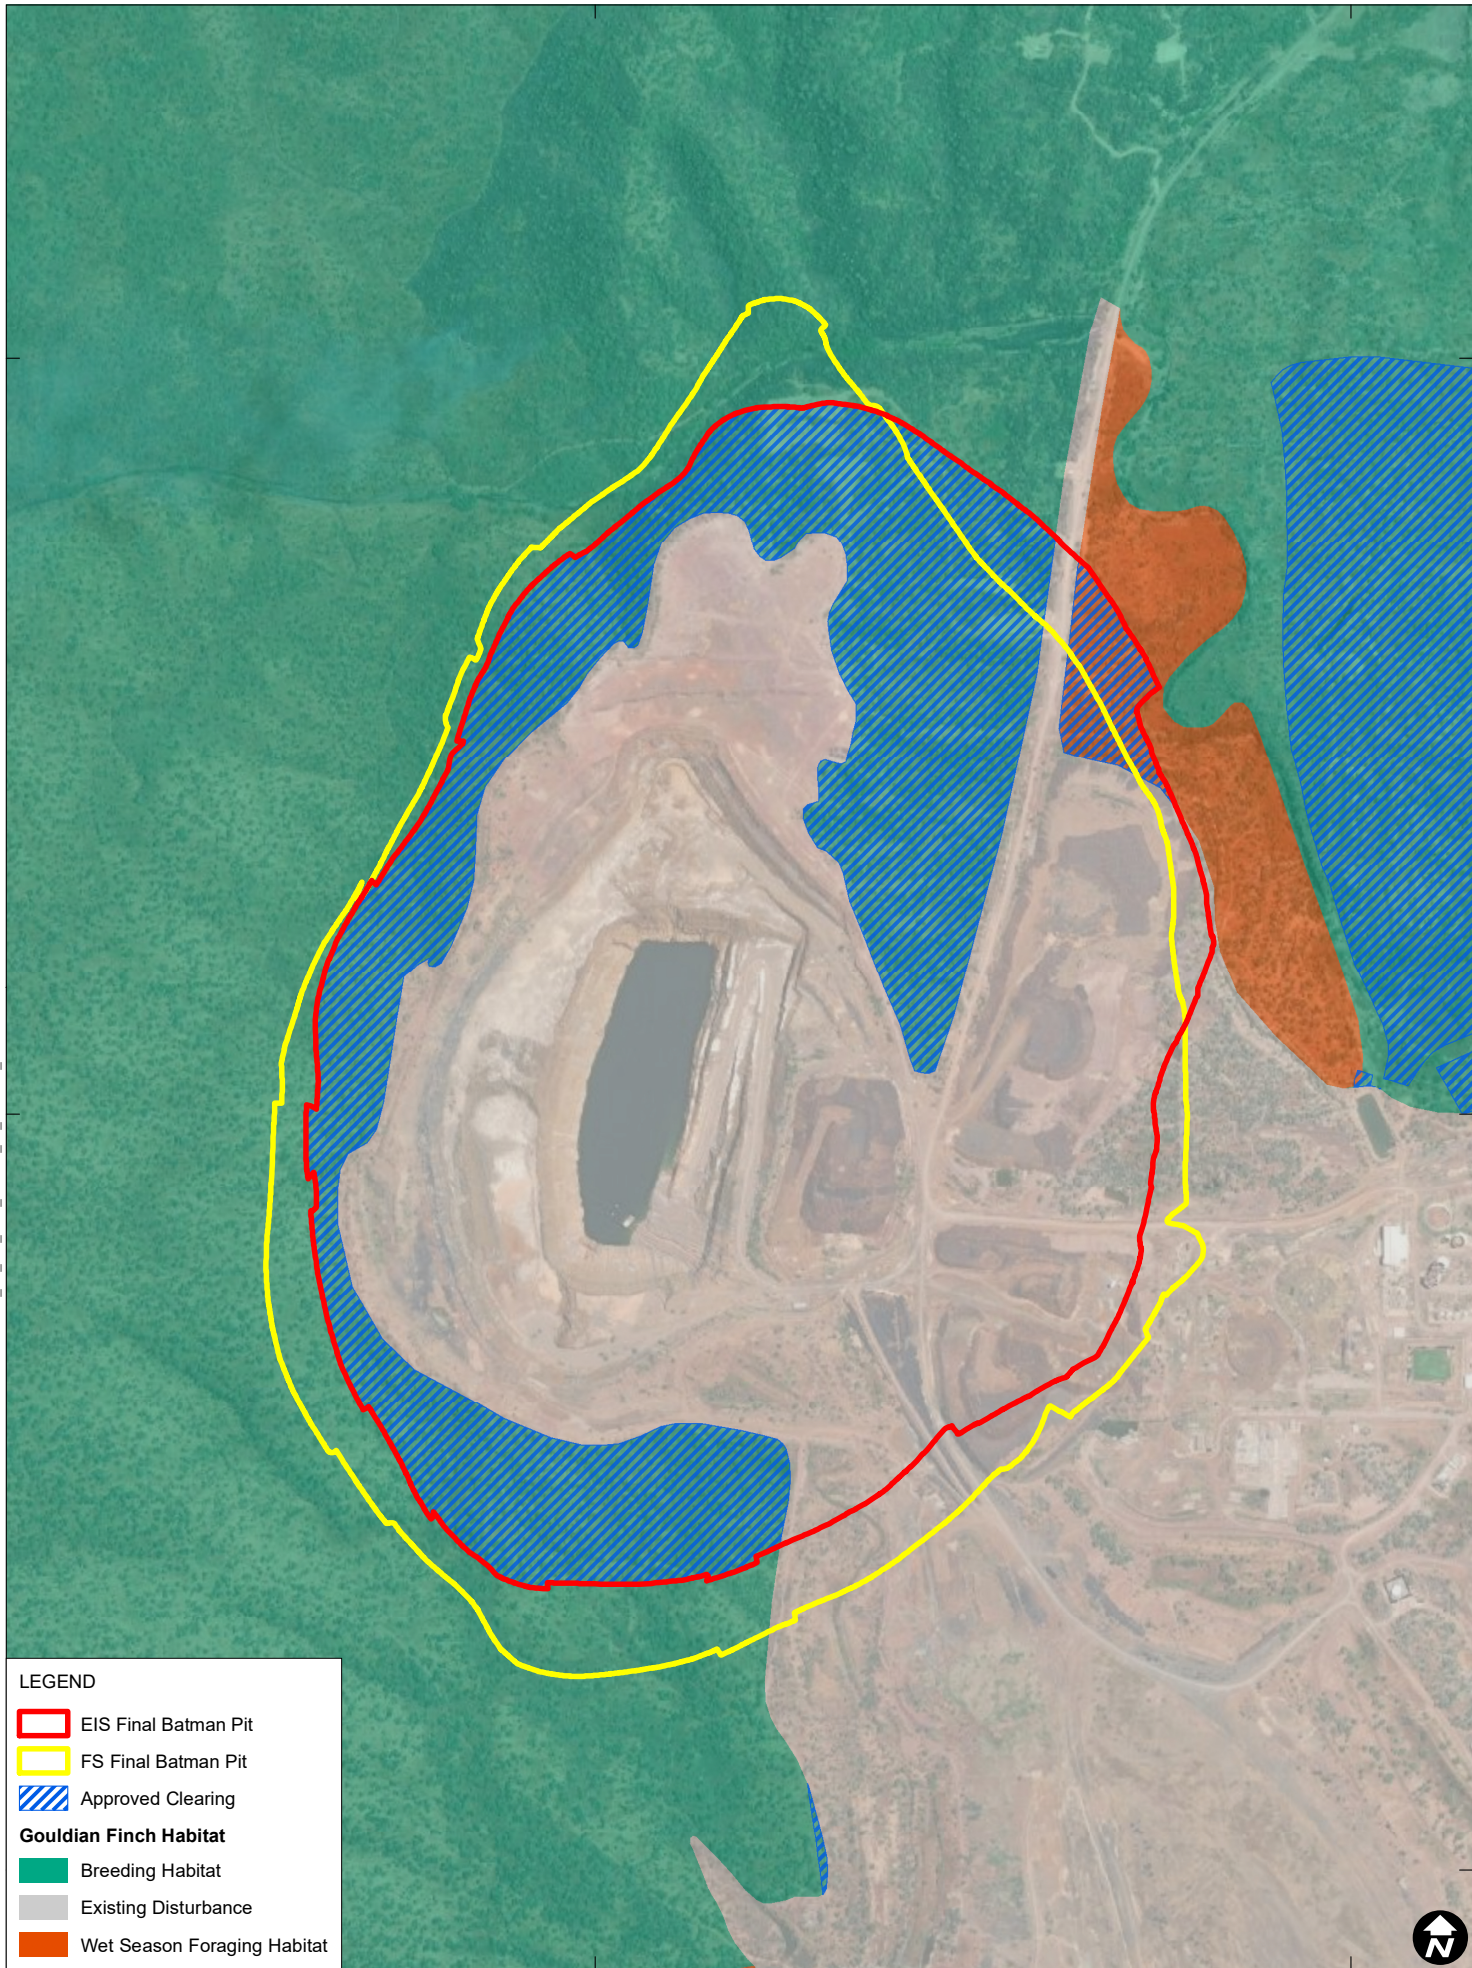

LEGEND

- EIS Final Batman Pit
- FS Final Batman Pit
- Approved Clearing

Gouldian Finch Habitat

- Breeding Habitat
- Existing Disturbance
- Wet Season Foraging Habitat

Scale: 1:10,000 at A4
Coordinate System: GDA 1994 MGA Zone 53

Date Drawn: 10-May-2023
Project Number: 680.30120

Data Source:
ESRI Basemaps

FS AND EIS FINAL BATMAN PIT

FIGURE 1